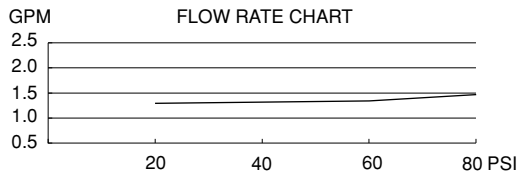

4" SUNFLOWER WATER SAVER SHOWERHEAD

Description

- 30 brass jets with flexible rubber tips for easy cleaning
- Detachable face for easy cleaning
- All brass construction

Flow & Valving

D462269

Available Colors & Finish

- Chrome
- Brushed Nickel (BN)

Flow Rate

- Conforms to Energy Policy Act of 1992 - maximum flow rate at 80psi of 1.5gpm.
- 1.5gpm flow even at water pressure as low as 30psi saves 20% water usage per minute.