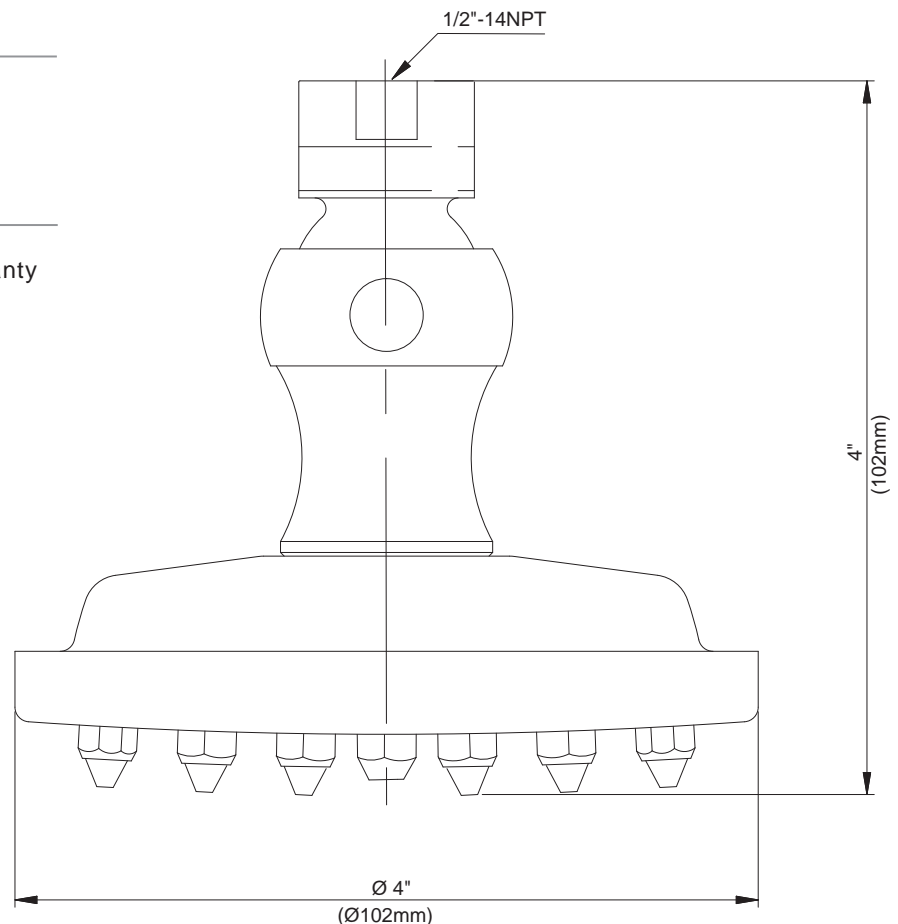

Specific Features: _____ Submitted Model No.: _____

SD462269/03-08.01